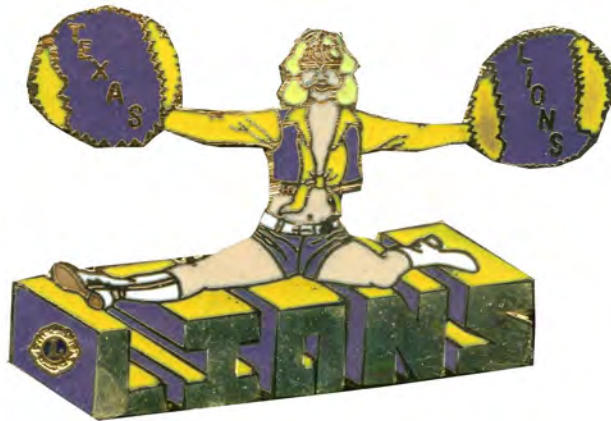

TEXAS - MD 2
Miscellaneous Pins

What's That Spell?

LIONS

This set of TEXAS cheerleaders has the inscription on each pin, "TEXAS LIONS", which would imply that the pins were issued by MD-2 Texas. Actually the above set was issued by an individual Lion who is now deceased and was traded rather widely at the 1985 LCI convention in Dallas, TX. Because of its popularity, he made a "prestige" version for trading at the 1986 LCI convention in New Orleans, LA. We are showing both sets to document the fact that these pins are NOT MD-2 pins, even though they are highly collectible.

This "prestige" version of the Cheerleaders are shown here and on the next page.

Miscellaneous Pins

This pin was in the publication "State Pin Color Pictorial Guide" It may be a sample.

Unknown

Unknown

Unknown