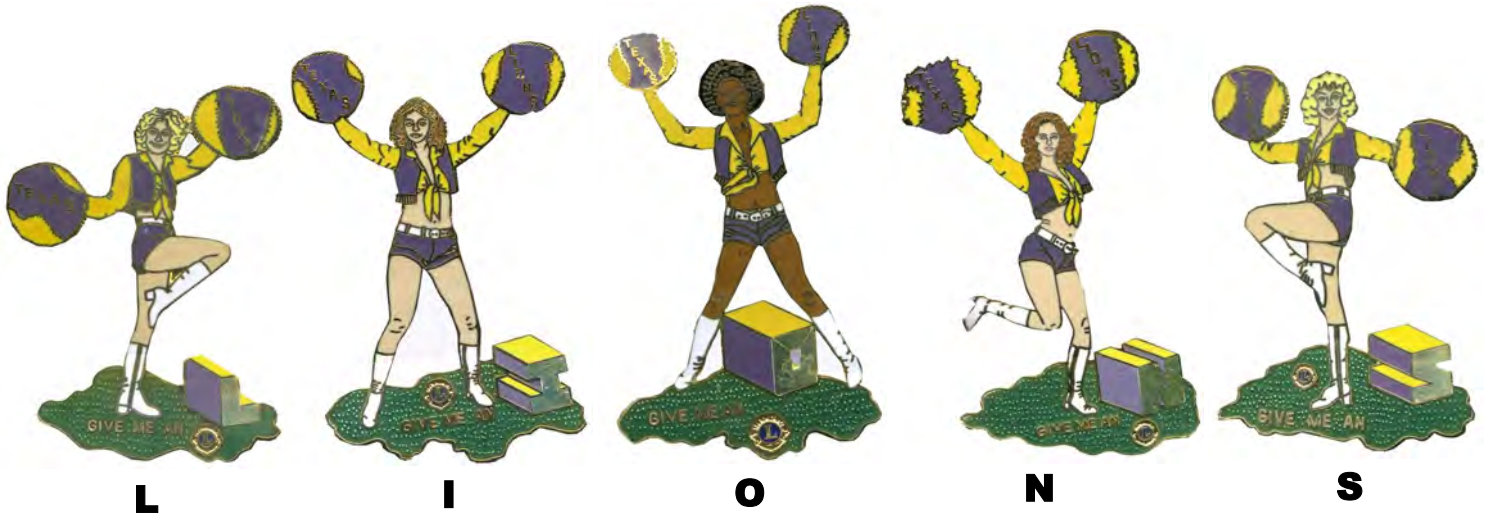

1979 Red Big "T"

1979 White Big "T"

1979 Blue Big "T"

1979 Multi Color Big "T"

Although these appear to be MD pins they were actually issued by an individual. They are being shown to eliminate confusion.

This pin was proposed for the 1998 regular MD pin but was not accepted by the MD 2 council. The regular pin was issued without the chili pepper using the same design. The designer then issued this pin. It is not an MD pin.

TEXAS - MD 2
Miscellaneous Pins

The pins shown above were issued for the San Francisco Convention in 1984. The Dallas pins shown below were issued for the Dallas Convention in 1985. They are not MD pins and origin is unknown. They are made in the same style as were the "Ride The Ebb Tide" pins. However, the Ebb pins were all clearly marked as such. Once again because they show only the designation "TEXAS", we are documenting them herein.

1976 Unknown

1996 Unknown

TEXAS - MD 2
Miscellaneous Pins

NOTE: The saddles and boots shown were actually issued by an individual Lion in Texas. The pins have become highly collectible, primarily because the only designation on them is "TEXAS", which would indicate they are MD-2 issues. In pin trader terminology, they are personal pins.

TEXAS - MD 2
Miscellaneous Pins

What's That Spell?

LIONS

This set of TEXAS cheerleaders has the inscription on each pin, "TEXAS LIONS", which would imply that the pins were issued by MD-2 Texas. Actually the above set was issued by an individual Lion who is now deceased and was traded rather widely at the 1985 LCI convention in Dallas, TX. Because of its popularity, he made a "prestige" version for trading at the 1986 LCI convention in New Orleans, LA. We are showing both sets to document the fact that these pins are NOT MD-2 pins, even though they are highly collectible.